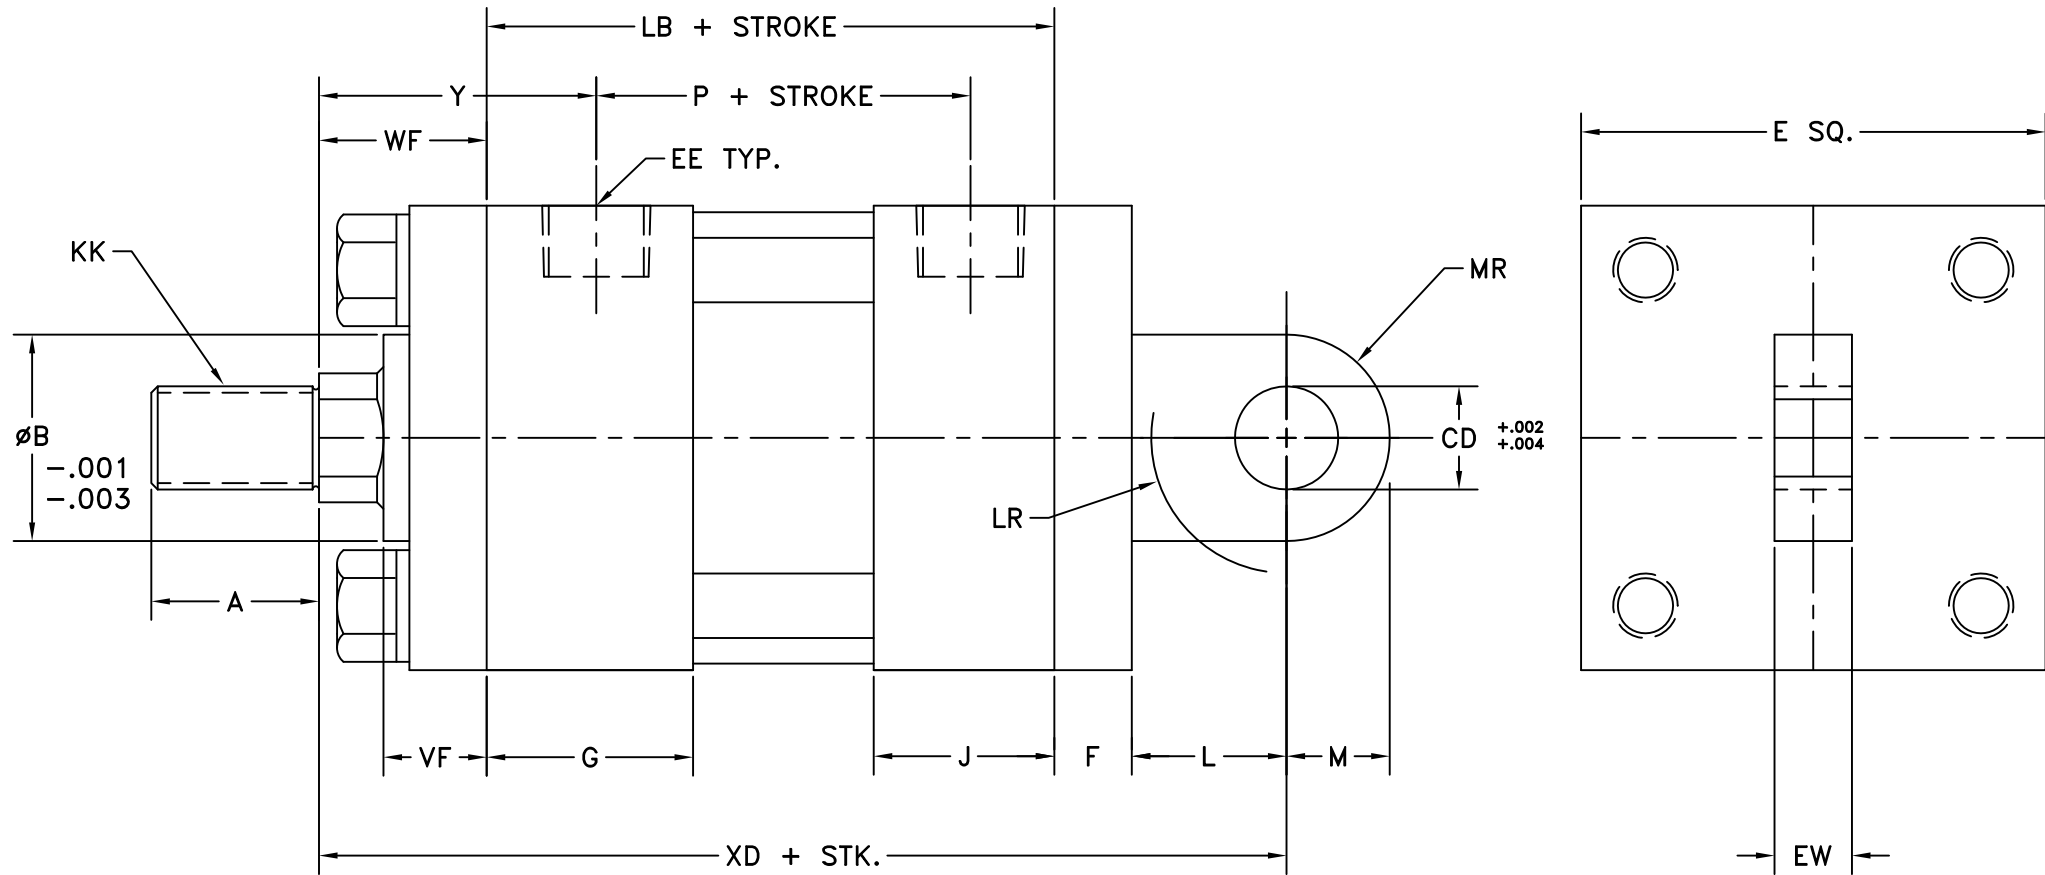

MP4 MOUNT-STYLE "DV"-FEMALE ROD END

OPEN TOLERANCE NOTES:
 FRACTIONAL DIMS. $\pm 1/32$
 2 PLACE DECIMALS $\pm .010$
 3 PLACE DECIMALS $\pm .005$
 ANGLES ± 30 MINUTES
 UNLESS SPECIFIED

BREAK SHARP EDGES
 REMOVE ALL BURRS
 .015 R ALL CORNERS
 UNLESS NOTED.

		MP4RPF	
SIZE C	APP'D. DB 7-26-98	DWG NO. MP4RPF	REV
SCALE NTS	FF 7-26-98	SHEET	

MP4 MOUNT-STYLE "DV"-MALE ROD END

OPEN TOLERANCE NOTES:
 FRACTIONAL DIMS. $\pm 1/32$
 2 PLACE DECIMALS ± 0.010
 3 PLACE DECIMALS ± 0.005
 ANGLES ± 30 MINUTES
 UNLESS SPECIFIED

BREAK SHARP EDGES
 REMOVE ALL BURRS
 .015 R ALL CORNERS
 UNLESS NOTED.

SIZE C		APPV'D. DB 7-26-98		DWG NO. MP4RPM		REV
				SCALE NTS		
MP4RPM				SHEET		