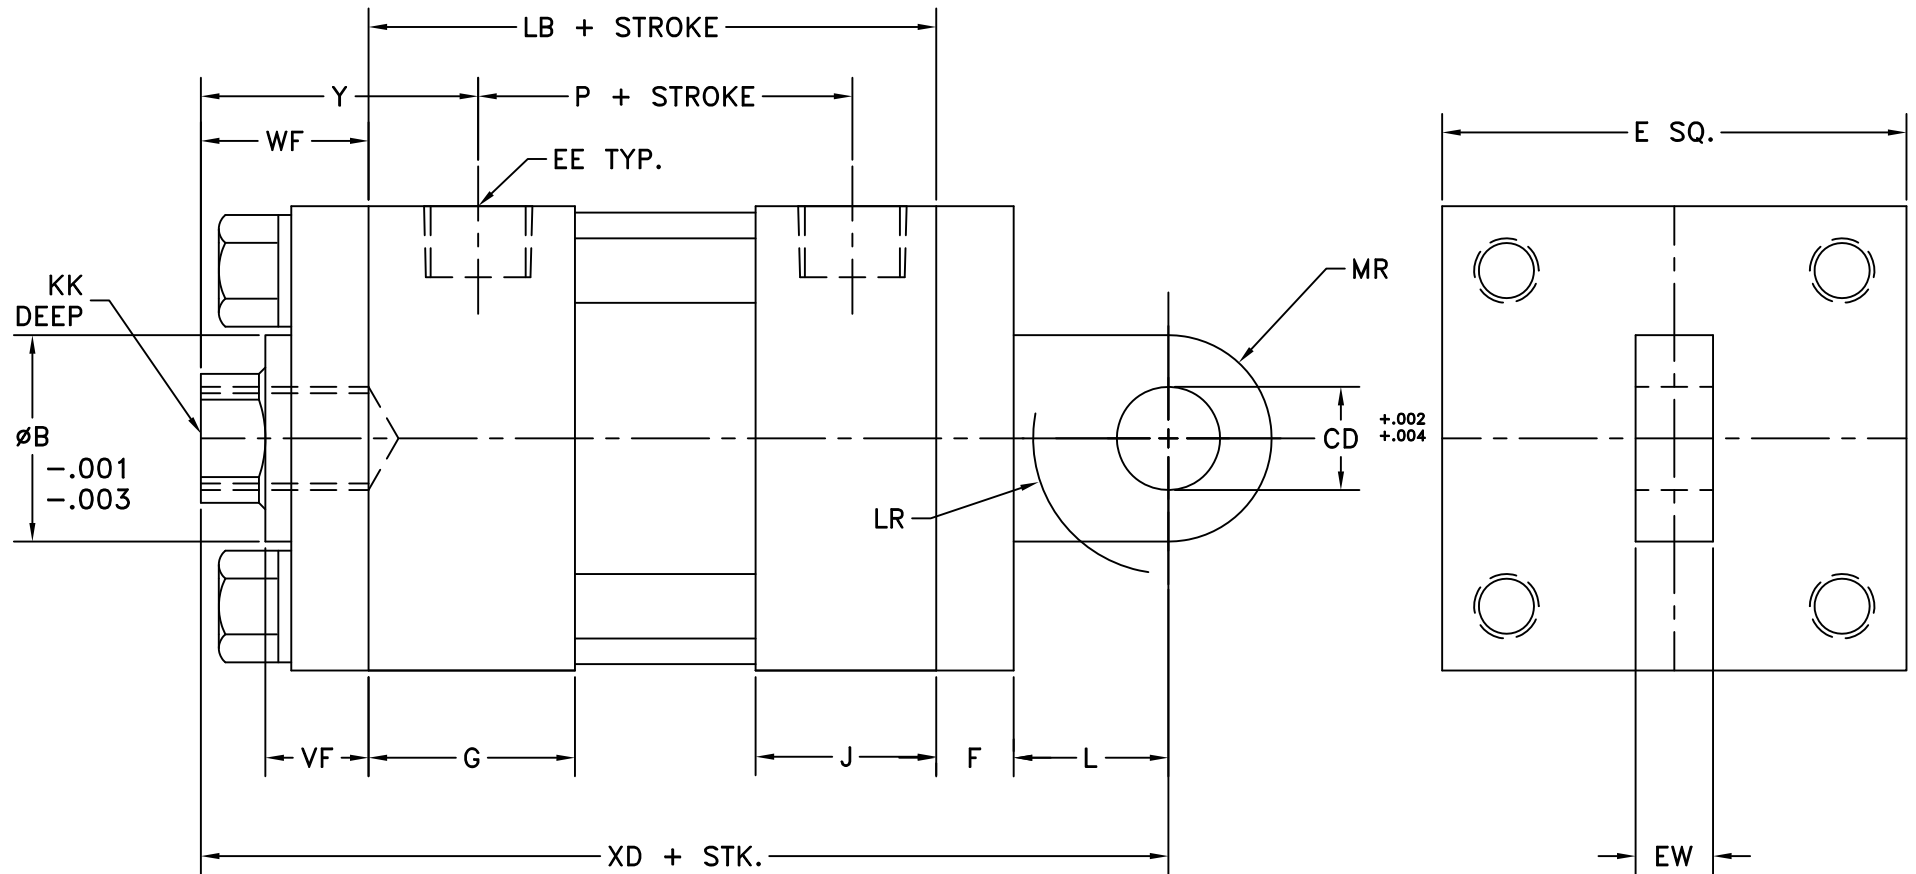

MP4 MOUNT-STYLE "DV"-FEMALE ROD END

BREAK SHARP EDGES
REMOVE ALL BURRS
.015 R ALL CORNERS
UNLESS NOTED.

PHONE: (586) 778-7680
FAX: (586) 778-8565
THIS PRINT IS THE PROPERTY OF YATES IND. INC. AND IS LOANED SUBJECT TO RETURN UPON DEMAND. ITS CONTENTS ARE CONFIDENTIAL AND MUST NOT BE COPIED OR SUBMITTED TO OUTSIDE PARTIES FOR USE OR EXAMINATION. ALL RIGHTS TO DESIGN OR INVENTION ARE RESERVED BY YATES IND. INC.

		MP4RPF	
SIZE C	APP'D. DB 7-26-98	DWG NO. MP4RPF	REV
SCALE NTS	FF 7-26-98	SHEET